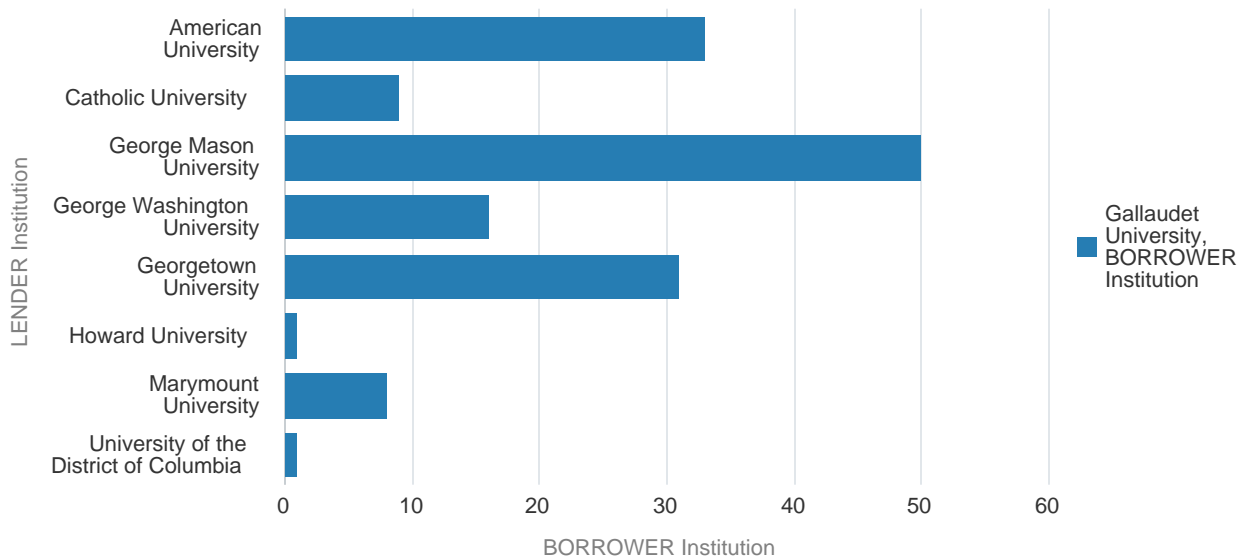

WRLC Consortium Loans Filled by Gallaudet Patrons

for physical item requests in (10/01/2021-09/30/2022)

LENDER Institution	Material Type	BORROWER Institution	LENDER Totals
		Gallaudet University	
American University	Book	32	32
	Music Score	1	1
Catholic University	Book	9	9
George Mason University	Book	50	50
George Washington University	Book	16	16
Georgetown University	Book	31	31
Howard University	Book	1	1
Marymount University	Book	8	8
University of the District of Columbia	Book	1	1
BORROWER Totals		149	149

Consortial Loans (lender vs borrower)